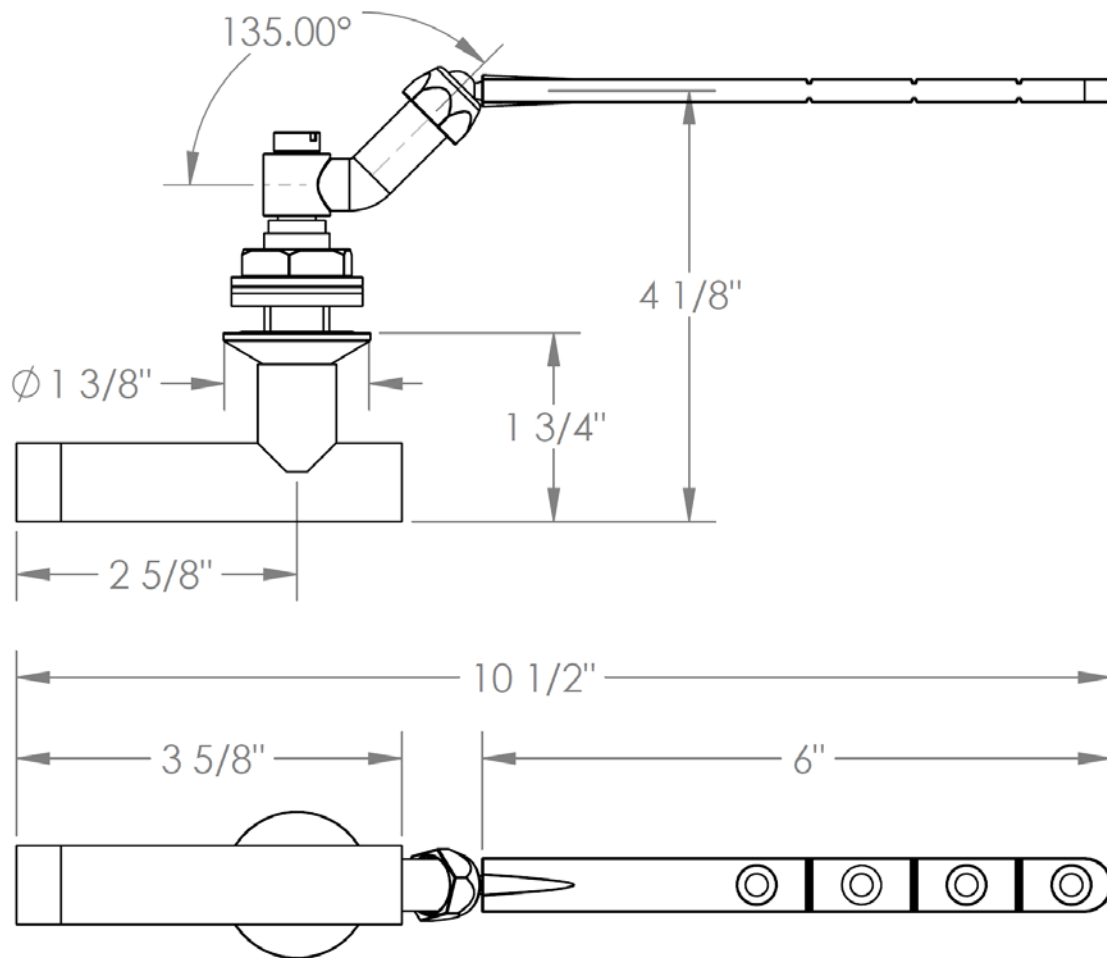

25-0.11-IN14

Tank Lever

Note: Watermark cannot guarantee fit with any specific tank. Please check dimensions for compatibility.

25-0.11-IN16

Tank Lever – Front, Side or Angle Mount

Note: Watermark cannot guarantee fit with any specific tank. Please check dimensions for compatibility.